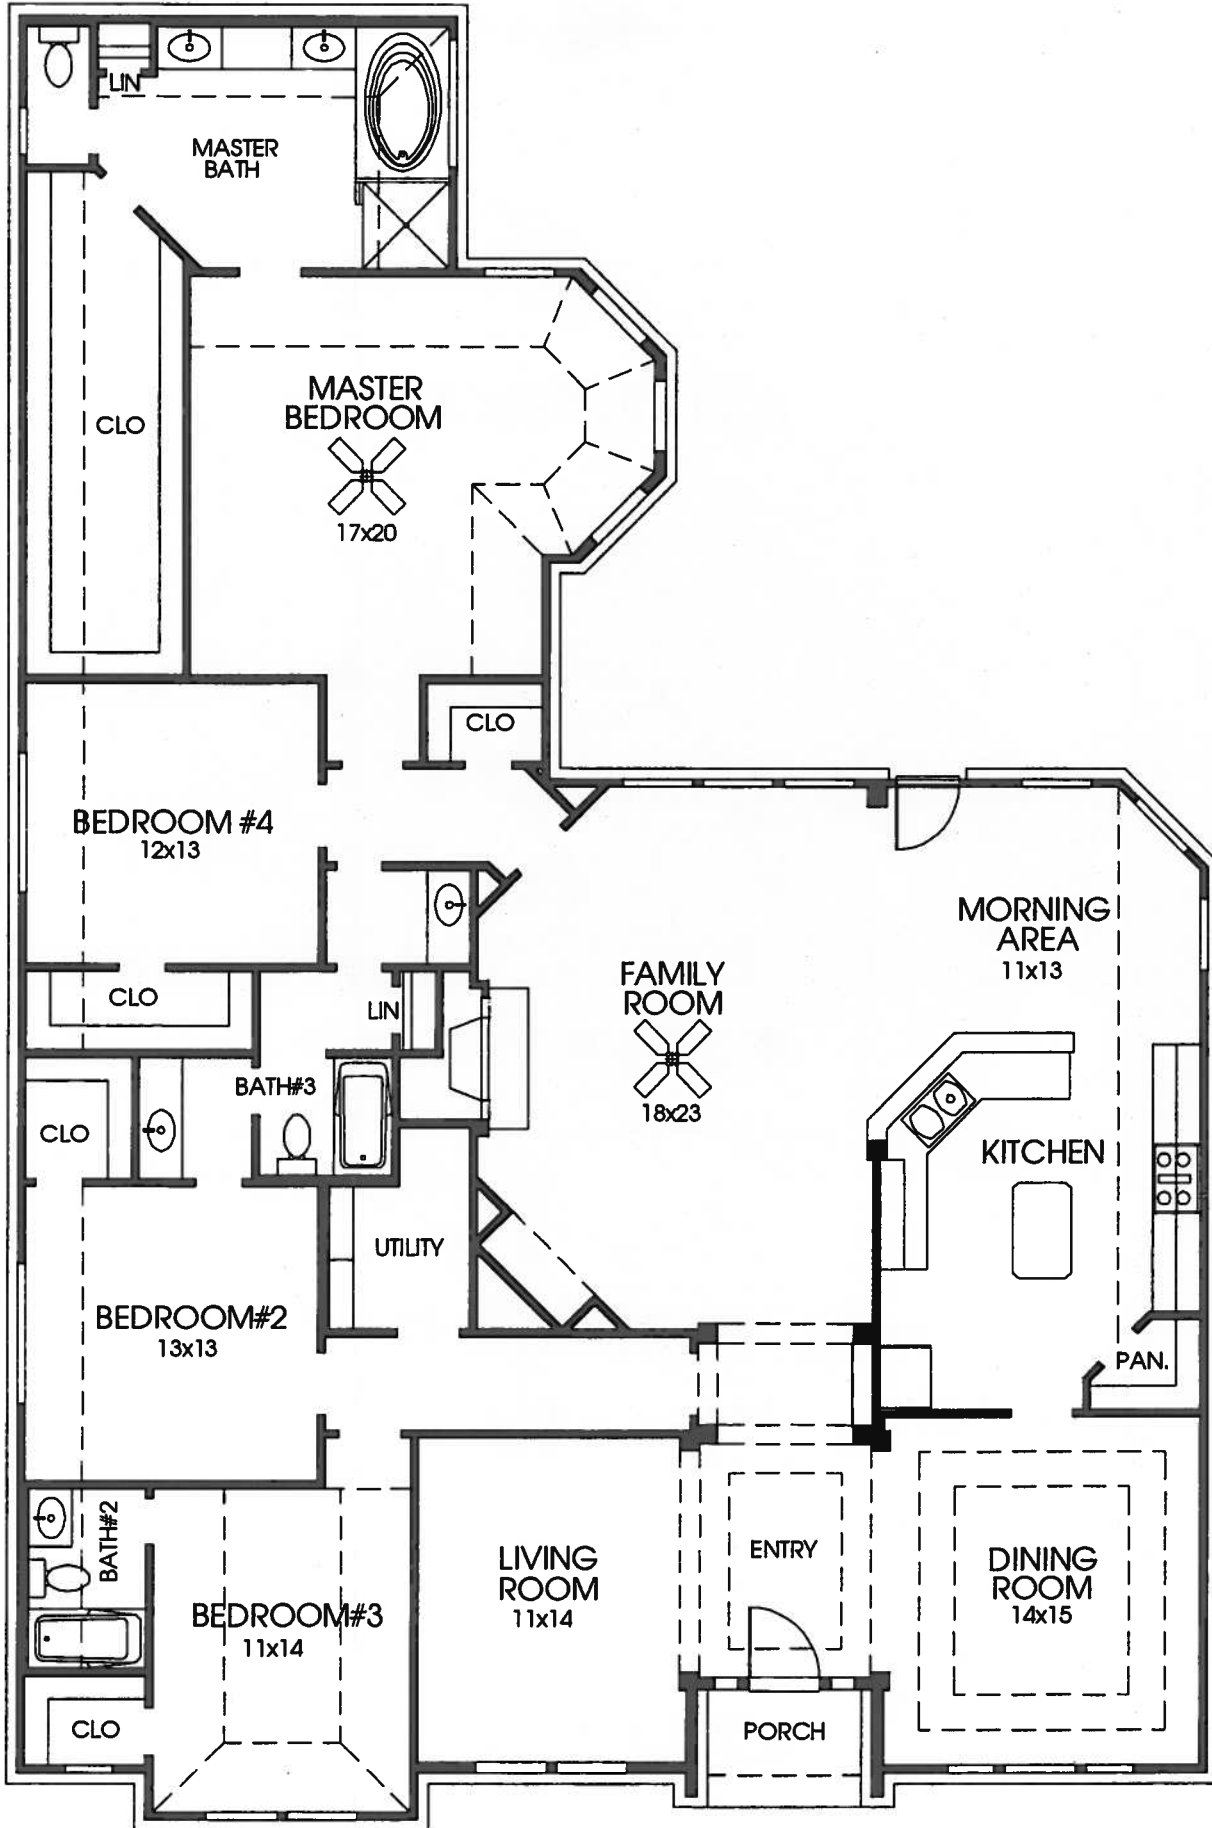

DESIGNS

Plan 2991

This home contains approximately 2,991 square feet and includes four bedrooms and three baths.

Note: The Option shown on this brochure is available at an additional cost.

Not included: inside keyed deadbolt locks, refrigerators, furnishings, drapery, plants, decorator items and all other personal property being used in model homes. Builder reserves the right to make changes in the plans and specifications, and to substitute material of similar quality. Room dimensions indicate approximate inside area measurements.
JANUARY 2006 © 2006 Perry Homes (P)